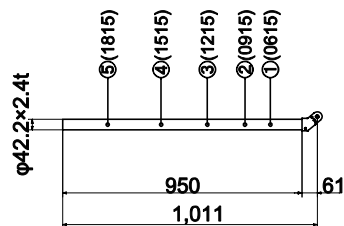

# Exclusive member of NK support system (φ48.6)

Brace							
Code	D size	W size	H size	L <sub>1</sub> size	L <sub>2</sub> size	Weight	Mounting hole position
NKB1839	φ42.7mm	1,829mm	1,800mm	2,408mm	2,286mm	6.1kg	⑤(1818)
		1,524mm		2,217mm	2,095mm		④(1518)
		1,219mm		2,054mm	1,932mm		③(1218)
		914mm		1,925mm	1,803mm		②(0918)
		610mm		1,839mm	1,717mm		①(0618)
NKB1547	φ42.7mm	1,829mm	1,500mm	2,193mm	2,071mm	6.1kg	⑤(1815)
		1,524mm		1,981mm	1,859mm		④(1515)
		1,219mm		1,797mm	1,675mm		③(1215)
		914mm		1,648mm	1,526mm		②(0915)
		610mm		1,547mm	1,425mm		①(0615)
NKB1427	φ42.7mm	1,829mm	1,200mm	2,000mm	1,878mm	6.7kg	⑥(1812)
			900mm	1,836mm	1,714mm		⑤(1809)
			600mm	1,709mm	1,587mm		③(1806)
		1,524mm	1,200mm	1,765mm	1,643mm		④(1512)
			900mm	1,577mm	1,455mm		②(1509)
			600mm	1,427mm	1,305mm		①(1506)

※Brace code: NKB W size H size

● NKB1839

● NKB1547

● NKB1427