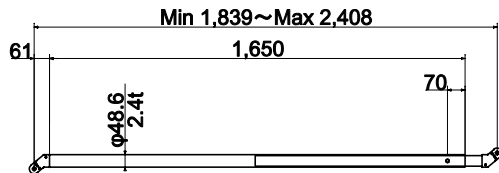

# Exclusive member of NK support system (φ48.6)

Brace							
Code	D size	W size	H size	L <sub>1</sub> size	L <sub>2</sub> size	Weight	Mounting hole position
NKB1839	φ42.7mm	1,829mm	1,800mm	2,408mm	2,286mm	6.1kg	⑤(1818)
		1,524mm		2,217mm	2,095mm		④(1518)
		1,219mm		2,054mm	1,932mm		③(1218)
		914mm		1,925mm	1,803mm		②(0918)
		610mm		1,839mm	1,717mm		①(0618)
NKB1547	φ42.7mm	1,829mm	1,500mm	2,193mm	2,071mm	6.1kg	⑤(1815)
		1,524mm		1,981mm	1,859mm		④(1515)
		1,219mm		1,797mm	1,675mm		③(1215)
		914mm		1,648mm	1,526mm		②(0915)
		610mm		1,547mm	1,425mm		①(0615)
NKB1427	φ42.7mm	1,829mm	1,200mm	2,000mm	1,878mm	6.7kg	⑥(1812)
			900mm	1,836mm	1,714mm		⑤(1809)
			600mm	1,709mm	1,587mm		③(1806)
		1,524mm	1,200mm	1,765mm	1,643mm		④(1512)
			900mm	1,577mm	1,455mm		②(1509)
			600mm	1,427mm	1,305mm		①(1506)

※Brace code: NKB W size H size

● NKB1839

● NKB1547

● NKB1427