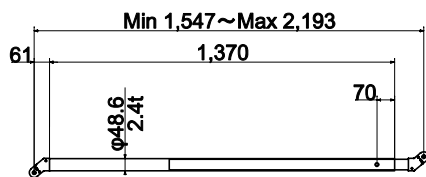

# Exclusive member of NK support system (φ48.6)

Brace							
Code	D size	W size	H size	L <sub>1</sub> size	L <sub>2</sub> size	Weight	Mounting hole position
NKB1839	φ42.7mm	1,829mm	1,800mm	2,408mm	2,286mm	6.1kg	⑤(1818)
		1,524mm		2,217mm	2,095mm		④(1518)
		1,219mm		2,054mm	1,932mm		③(1218)
		914mm		1,925mm	1,803mm		②(0918)
		610mm		1,839mm	1,717mm		①(0618)
NKB1547	φ42.7mm	1,829mm	1,500mm	2,193mm	2,071mm	6.1kg	⑤(1815)
		1,524mm		1,981mm	1,859mm		④(1515)
		1,219mm		1,797mm	1,675mm		③(1215)
		914mm		1,648mm	1,526mm		②(0915)
		610mm		1,547mm	1,425mm		①(0615)
NKB1427	φ42.7mm	1,829mm	1,200mm	2,000mm	1,878mm	6.7kg	⑥(1812)
			900mm	1,836mm	1,714mm		⑤(1809)
			600mm	1,709mm	1,587mm		③(1806)
		1,524mm	1,200mm	1,765mm	1,643mm		④(1512)
			900mm	1,577mm	1,455mm		②(1509)
			600mm	1,427mm	1,305mm		①(1506)

※Brace code: NKB W size H size

● NKB1839

● NKB1547

● NKB1427