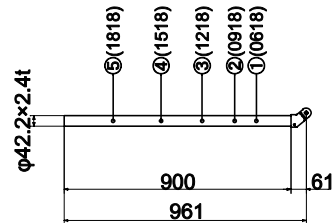

# Exclusive member of NK support system (φ48.6)

Brace							
Code	D size	W size	H size	L <sub>1</sub> size	L <sub>2</sub> size	Weight	Mounting hole position
NKB1839	φ42.7mm	1,829mm	1,800mm	2,408mm	2,286mm	6.1kg	⑤(1818)
		1,524mm		2,217mm	2,095mm		④(1518)
		1,219mm		2,054mm	1,932mm		③(1218)
		914mm		1,925mm	1,803mm		②(0918)
		610mm		1,839mm	1,717mm		①(0618)
NKB1547	φ42.7mm	1,829mm	1,500mm	2,193mm	2,071mm	6.1kg	⑤(1815)
		1,524mm		1,981mm	1,859mm		④(1515)
		1,219mm		1,797mm	1,675mm		③(1215)
		914mm		1,648mm	1,526mm		②(0915)
		610mm		1,547mm	1,425mm		①(0615)
NKB1427	φ42.7mm	1,829mm	1,200mm	2,000mm	1,878mm	6.7kg	⑥(1812)
			900mm	1,836mm	1,714mm		⑤(1809)
			600mm	1,709mm	1,587mm		③(1806)
		1,524mm	1,200mm	1,765mm	1,643mm		④(1512)
			900mm	1,577mm	1,455mm		②(1509)
			600mm	1,427mm	1,305mm		①(1506)

※Brace code: NKB W size H size

● NKB1839

● NKB1547

● NKB1427